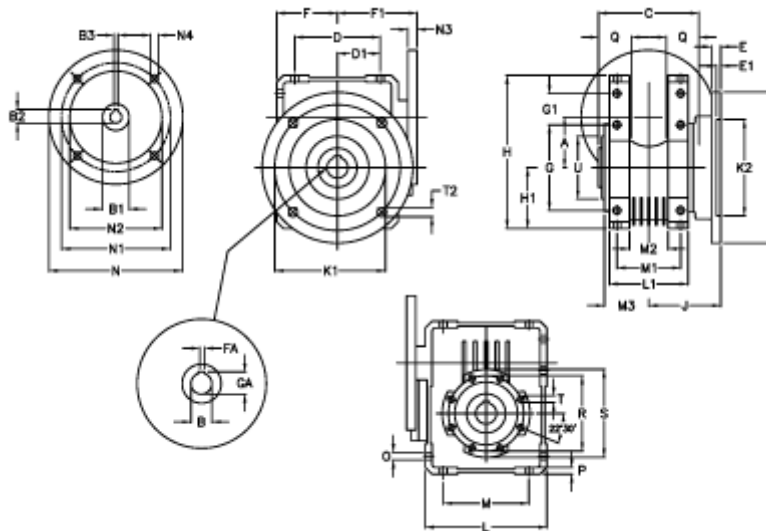

Article number: 392206301553016

Description: Worm Gear with Torque Limiter
W63 L1-UFC-15-P80B5

Measures

| | | | | | |
|------------|-----------|-----------|-----------|-----------|--------|
| A = 62.17 | E = 11 | H = 182.5 | M = 102 | N4 = 11,5 | U = 75 |
| B = 25 | E1 = 5 | H1 = 72.5 | M1 = 76 | O = 9.0 | |
| B1 E7 = 19 | F = 73 | J = 86.0 | M2 = 46 | P = 8 | |
| B2 = 21.8 | F1 = 102 | K = 180 | M3 = 53.0 | Q = 35 | |
| B3 H9 = 6 | FA = 8 | K1 = 150 | N = 200 | R = 90 | |
| C = 120 | G = 102 | K2 = 115 | N1 = 165 | S = 105 | |
| D = 102.0 | G1 = 37.5 | L = 145 | N2 = 130 | T = M8x14 | |
| D1 = 51.0 | GA = 28.3 | L1 = 94 | N3 = 12.0 | T2 = 11.0 | |